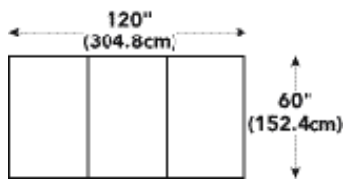

Standard Billboard Poster Sizes

4 Sheet

6 Sheet
(Bus Stop Poster)

12 Sheet

16 Sheet

32 Sheet