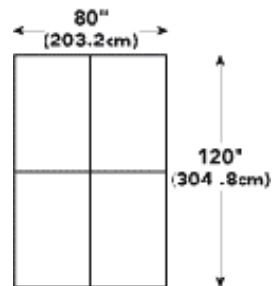

Standard Billboard Poster Sizes

4 Sheet

6 Sheet
(Bus Stop Poster)

12 Sheet

16 Sheet

32 Sheet