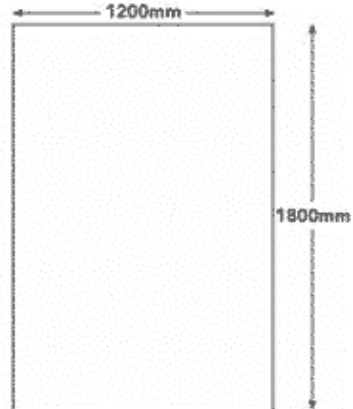

Standard Billboard Poster Sizes

4 Sheet

6 Sheet
(Bus Stop Poster)

12 Sheet

16 Sheet

32 Sheet