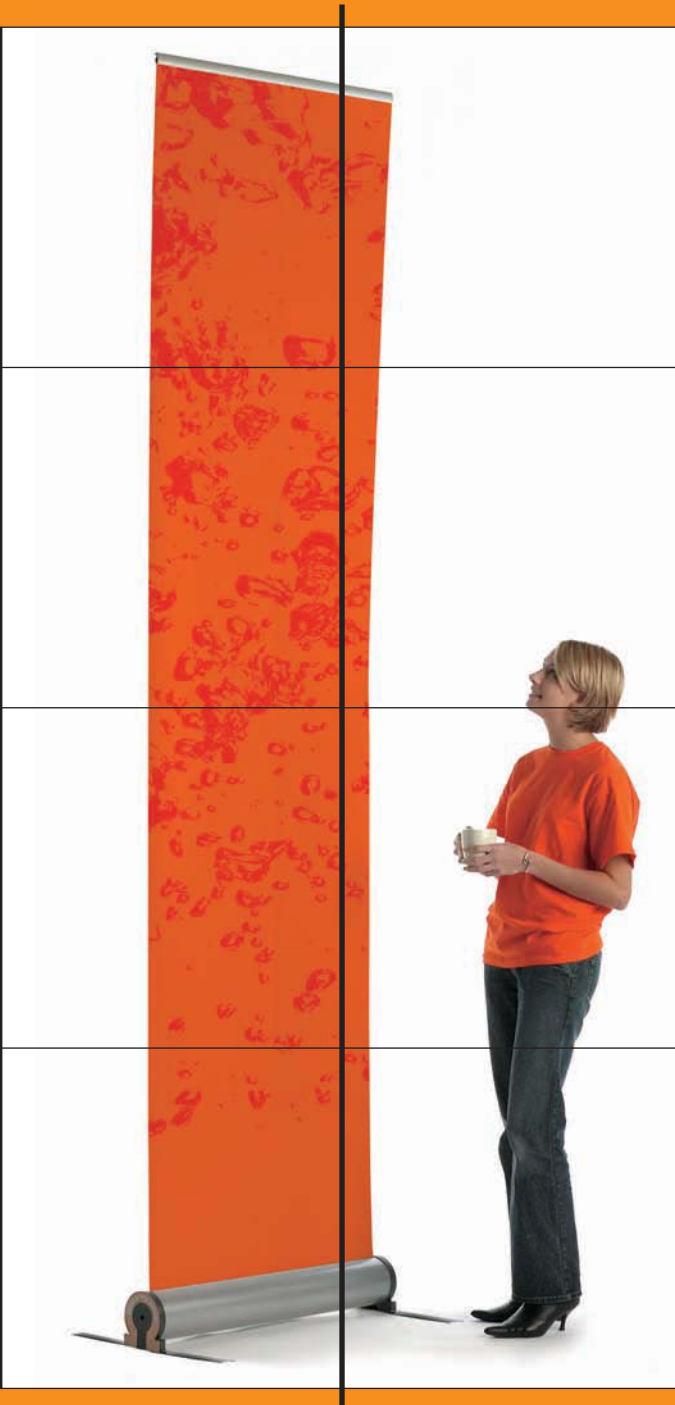

# OMEGA GIANT

## ROLLER BANNER STAND

ROLLER BANNER STAND

### FEATURES

- Smart satin anodised aluminium casing with removable transparent plastic end caps offering the option to add personalised designs/logos
- Single sided roller banner stand with fully adjustable telescopic pole
- Up to 3m tall x 800mm wide
- Supplied with removable stabilising feet
- Variable tensioning mechanism allows graphic tension to be adjusted quickly and easily
- Comes complete with carry bag