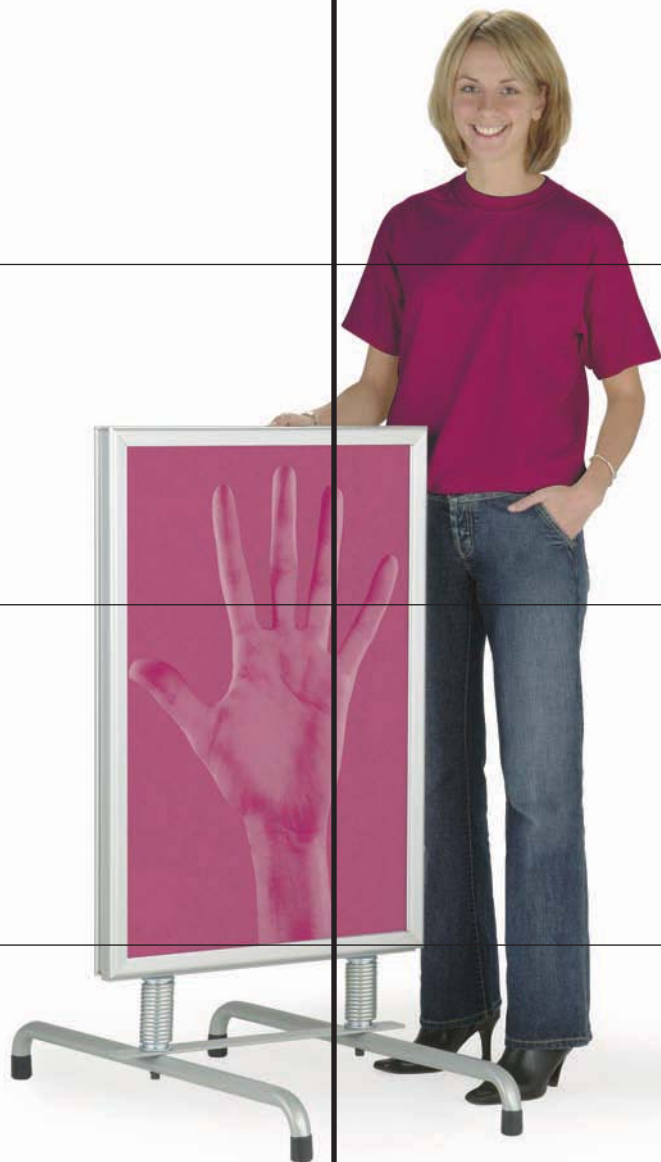

SIGNAGE

INFORMATION POINTS & SIGNS

Swingmaster

Signholders

Information points

FEATURES

- A wide selection of freestanding signage, heavy duty spring mounted signs & floor standing information points
- Snap action, front opening aluminium frames for quick and easy change of posters
- Range of poster sizes

'A' FRAME

ALL WEATHER & INDOOR

All-weather

Indoor

FEATURES

- A wide selection of indoor & outdoor aluminium A-frames
- Snap action, front opening aluminium frames for quick and easy change of posters
- Range of poster sizes

- All weather frames feature heavy duty galvanised steel backing and fittings
- Indoor frames feature a slender 28mm profile